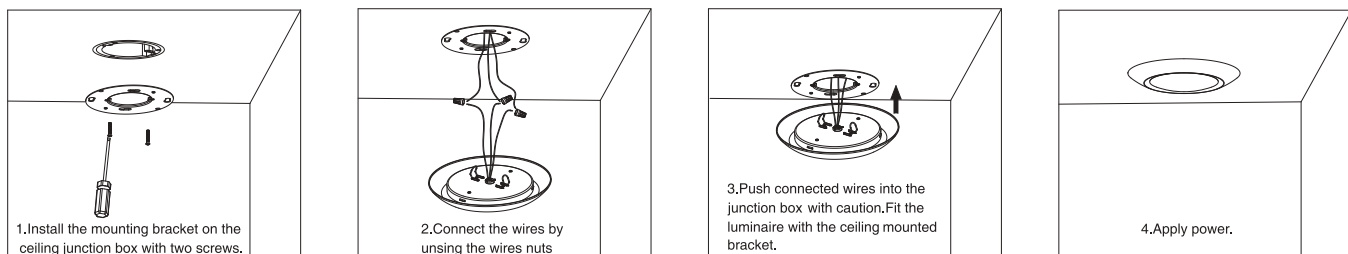

Installation Guide

IMPORTANT SAFETY INFORMATION

- WARNING : RISK OF SHOCK** House electric current can cause painful shock or serious injury unless handled properly. For your safety, always remember to :
 - A : Turn off the power supply at the fuse or circuit breaker box before you install the fixture.
 - B : Ground the fixture to avoid potential electric shocks and to ensure reliable starting.
 - C : Double-check all connections to be sure they are tight and correct.
 - D : Wear rubber soled shoes and work on a sturdy wooden ladder.
- This fixture is designed for use in a circuit protected by a fuse or circuit breaker. It is also designed to be installed in accordance with local electrical codes. If you are unsure about your wiring, consult a qualified electrician or local electrical inspector, and check your local electrical code.
- WARNING : RISK OF CUTS** Some metal parts in the fixture may have sharp edges. To prevent cuts and scrapes, wear gloves when handling the parts.
- Account for small parts and destroy packing material, as these may be hazardous to children.

Product Specification

Size	Wattage (W)	Voltage (V)	Rated Input Frequency (Hz)	Dimension (DxH)
4 in.	10W	AC120V	50/60Hz	Φ4.88"x1.25"
6 in.	15W			Φ6.85"x1.35"

Surface Mounting Installation

4" & 6" Junction Box