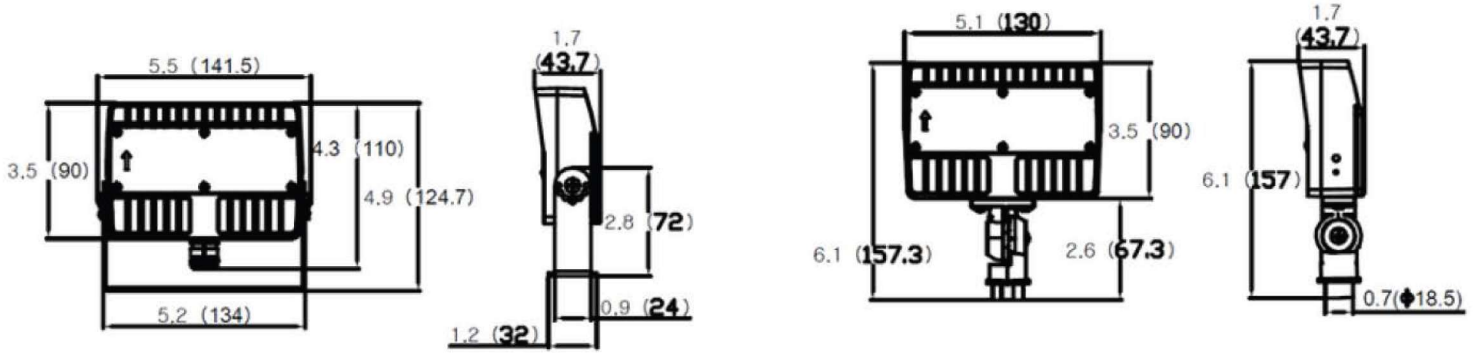

Description

The Elakeview Nebula LED Flood Light developed with Die-Cast aluminum housing and integrated dusk to dawn photocell is suitable for all exterior lighting projects.

Features

- Universal Input AC120-347V
- Multi CCT: 3000K/4000K/5000K
- Wattage Selectable: 15/25/35/45W
- Built-in Dust to Dawn Photocell
- Can Mount in Any Angle with Knuckle Mount
- 4/6KV Surge Protector, Class 2 Driver
- Water-Resistant Rated: IP65
- Long rated lifetime of over 70,000 hours (L70)
- DLC 5.1 P, cUL Listed,

Applications

- Industrial Spaces
- Commercial Lighting
- Arenas
- Sports Fields

Ordering Information

Model	DLC Product ID	Voltage	Wattage	Efficacy	Lumens	CCT	Size
FL45WUCCTW	FL45WUCCTW	120-347V	15/25/35/45W	140LM/W	2100/3500/4900/6300LM	3000/4000/5000K	5.5 x 4.9 x 1.7"
FL45WUCCTW	FL45WUCCTW	120-347V	15/25/35/45W	140LM/W	2100/3500/4900/6300LM	3000/4000/5000K	5.5 x 4.9 x 1.7"
FL95WUCCTW	FL95WUCCTW	120-347V	50/60/75/95W	140LM/W	7000/8400/10500/13300LM	3000/4000/5000K	11.4 x 7.5 x 2.6"
FL95WUCCTW	FL95WUCCTW	120-347V	50/60/75/95W	140LM/W	7000/8400/10500/13300LM	3000/4000/5000K	11.4 x 7.5 x 2.6"

Dimensions

Mounting Types

Knuckle Mount

Yoke Mount